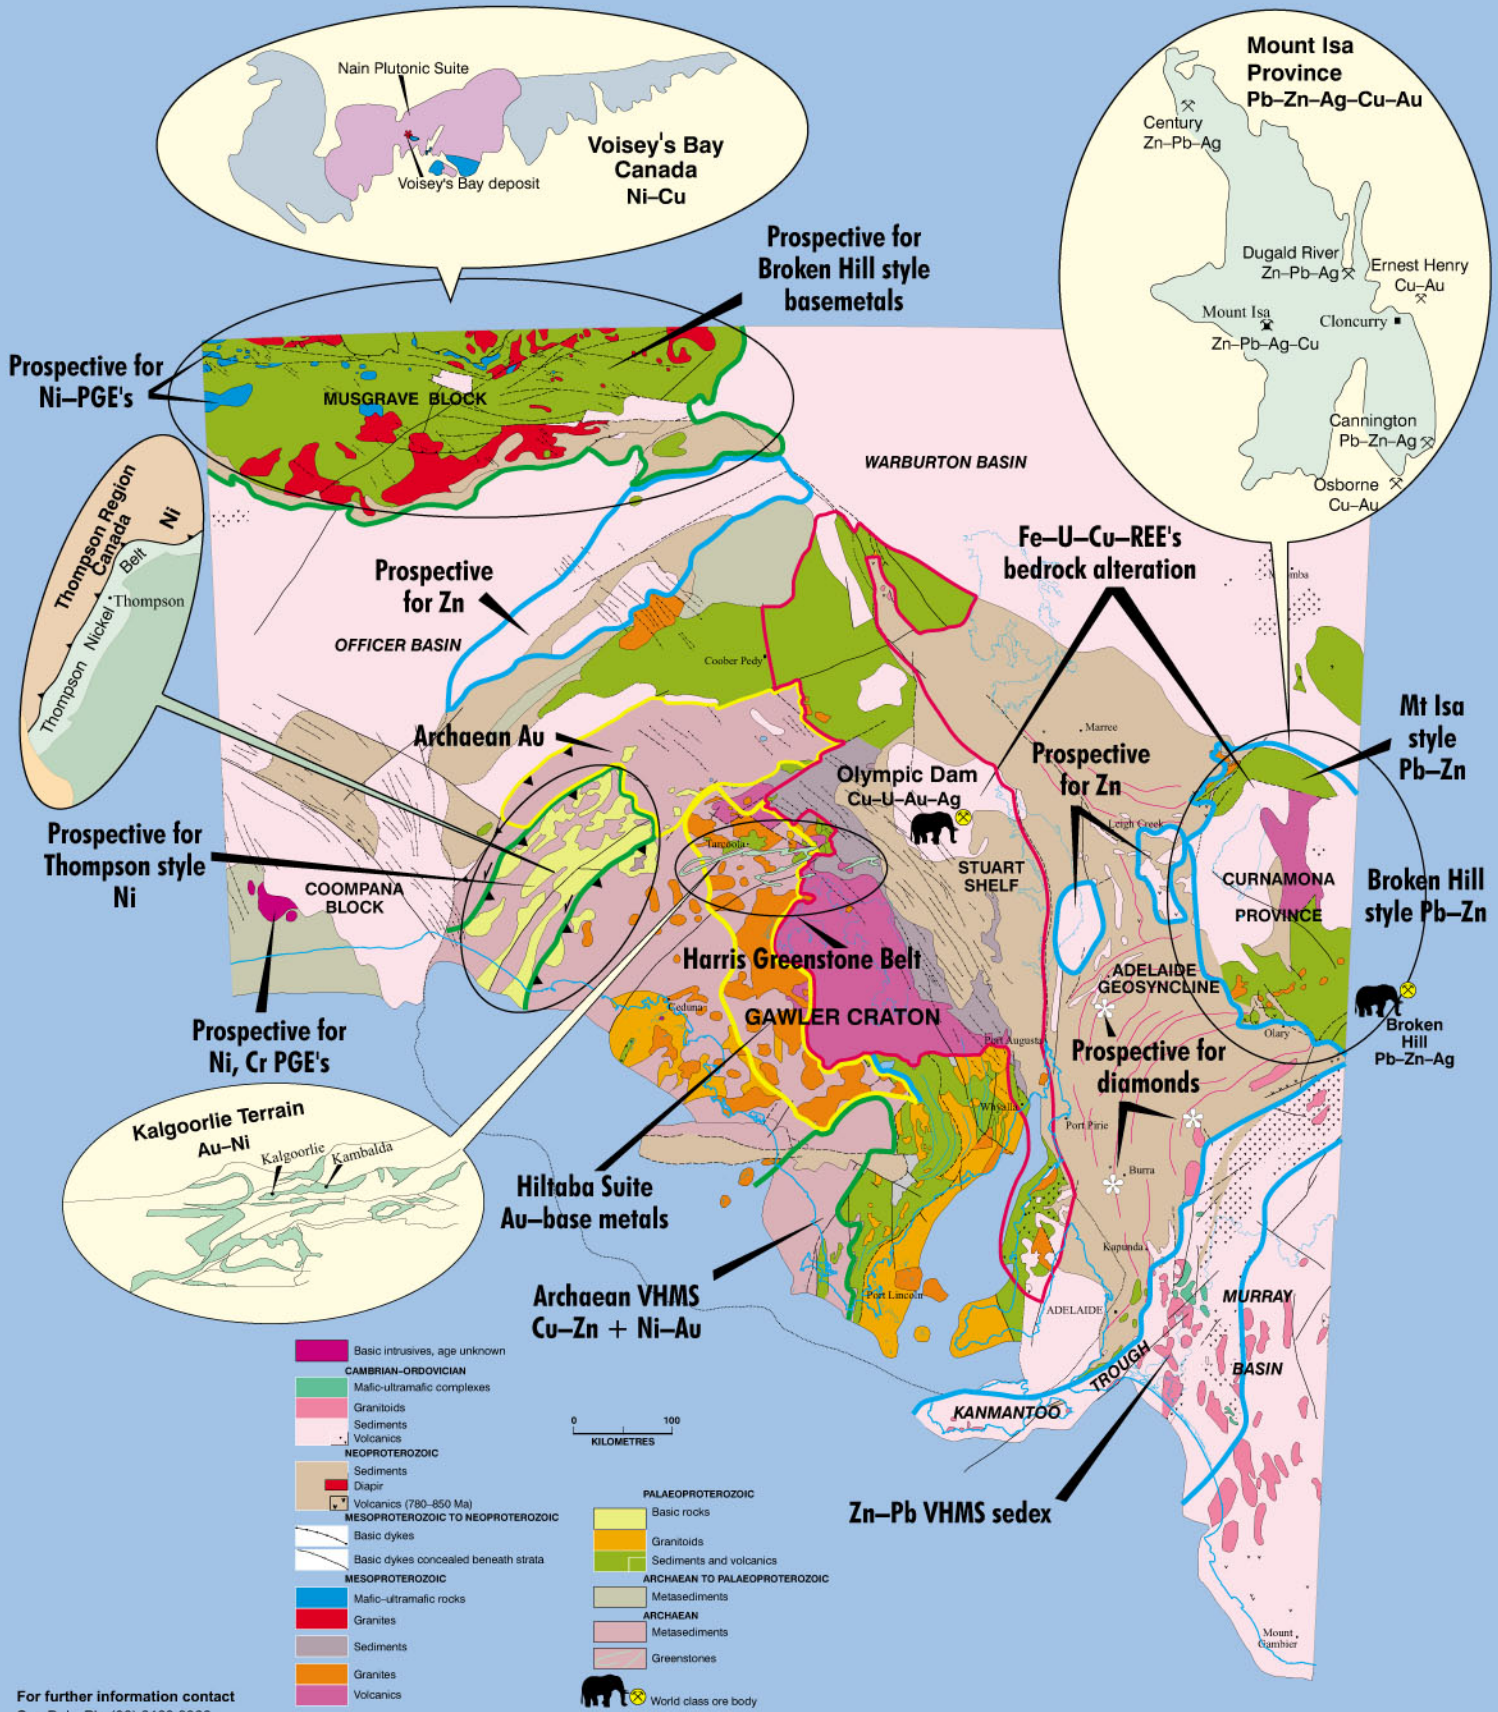

EXPLORATION ANALOGUES

Sue Daly
Colin Conor

South Australia

For further information contact
Sue Daly, Ph: (08) 8463 3066,
daly.sue@saugov.sa.gov.au or
Colin Conor, Ph: (08) 8463 3061
conor.colin@saugov.sa.gov.au
Mineral Resources Group
Office of Minerals and Energy Resources
Primary Industries and Resources South Australia